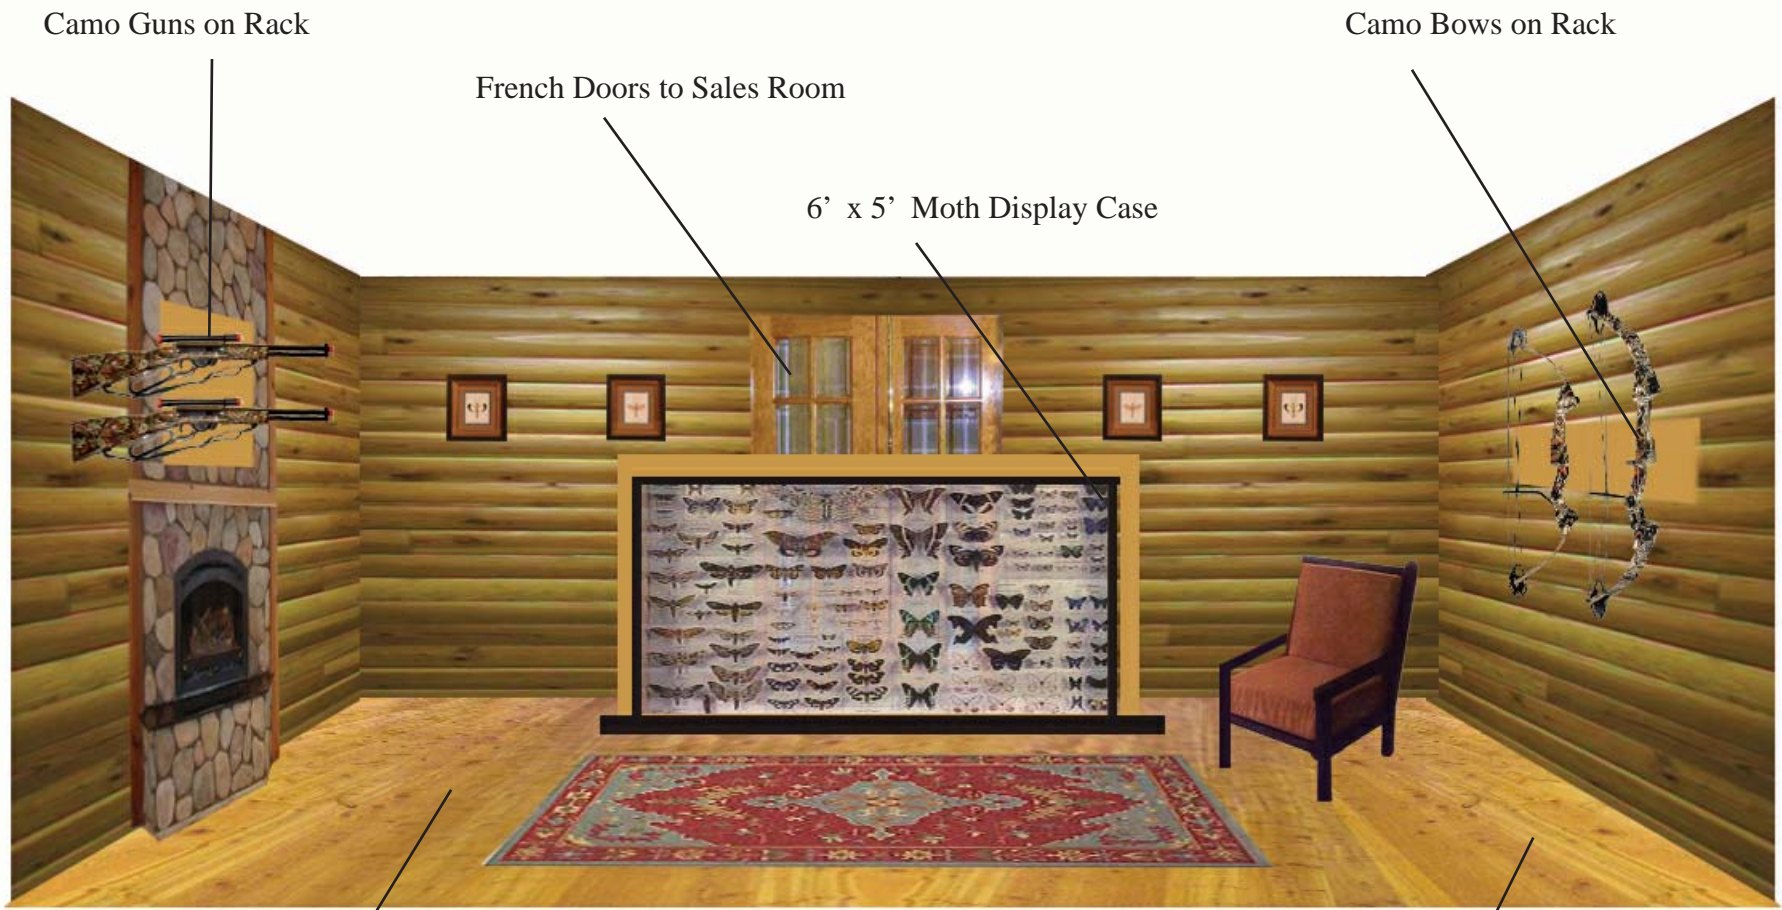

Open Roof for track Lighting

Mothwing Branding

Double Doors

No Side Windows
(see "faux interior
windows")

Faux Fireplace Stones

ATVs will have Mannequins
dressed in Camo Apparel

Camo ATV on Faux Rock

Dirt Path

MOTHWING
CAMO TECHNOLOGY™

Overview of Prospective Mothwing Booth Design

Camo Guns on Rack

French Doors to Sales Room

Camo Bows on Rack

6' x 5' Moth Display Case

Location of Couch

Location of 2nd Chair

Log Cabin Room 1 – General Layout

Resecessed Apparel Display Cases

French Door Exit

Framed Moth Displays

Mothwing Branding-Shaped Tables (Wall Mounted)

Center Display Table

Leather Covered Stools

Log Cabin Room 2 – General Layout